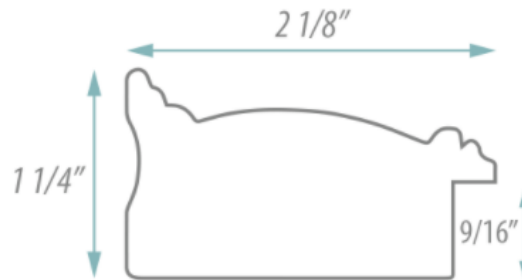

SPECIFICATION SHEET

FRAMED MIRROR

MODEL#: FM 80961-21X40

FRAMED MIRRORS COLLECTION

FEATURES:

- ONE 21X40" HIGH RESOLUTION SILVER PLATE GLASS MIRROR SIZE W/ DECORATIVE FRAME.
- "WALL HUGGER" HANGER FOR MOUNTING INCLUDED.
- STANDARD MOUNTING STYLE IS VERTICAL. FOR HORIZONTAL, PLEASE SPECIFY WHEN ORDERING.
- PACKED IN FOUR WALL (FOLDED DOUBLE WALL) CORRUGATION.
- STYLE: CLASSIC
- COLOR: CHERRY/MAHOGANY
- FINISH: VENEER/ WOOD TONES

MIRROR FINISHES:

- FLAT POLISHED EDGE
- BEVELED EDGE

OVERALL SIZE DIMENSION: 25 1/4" WIDE X 44 1/4" HIGH X 1 1/4" DEEP